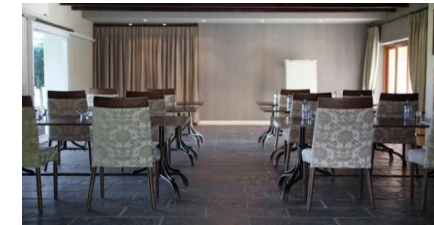

CONFERENCE VENUE